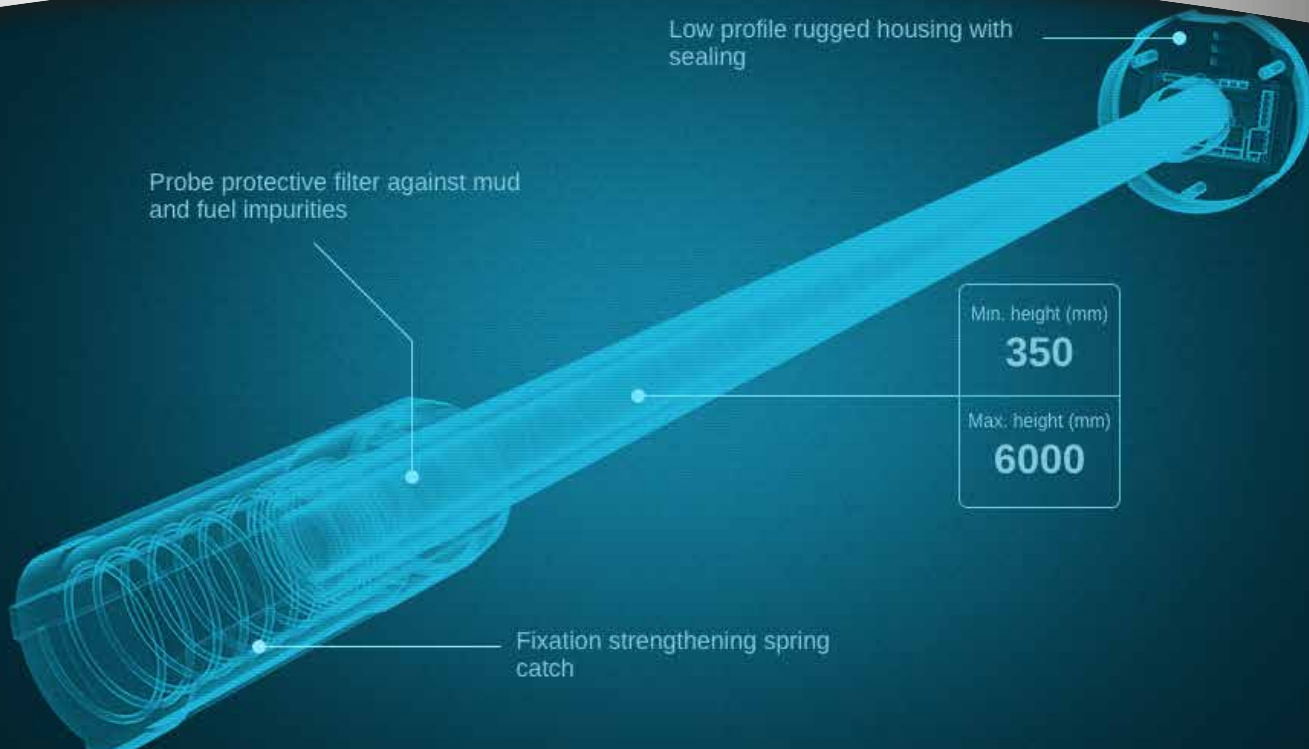

Annual fuel theft can set your fleet business back exponentially year on year. Soltrack's Fuel Probe units provide instant live updates that flag dips and rises in the fuel tank.

Manage your fuel costings, route and driver behaviour effectively with Soltrack's fuel probe. Tanks are calibrated to within 1% accuracy and fuel is monitored in real time.

Fuel Probe Features:

Hardware:

-  Probe length can be cut up to 70% of length
-  Fuel Probe has a low case profile and can be installed into limited spaces
-  Configurable thermal correction based on ambient temperature
-  Available as both a single or dual probe

Software:

-  Monitors fuel consumption
-  Monitors average usage of dual tank & tank level
-  Produces fuel graph with pre-set targets
-  Integrated into Google maps for accurate positions of fuel fill ups or theft.